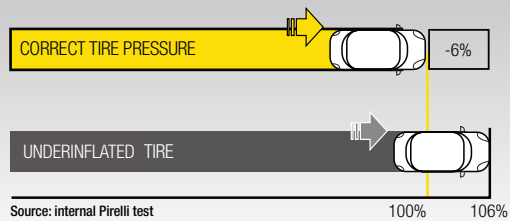

Critical braking distances