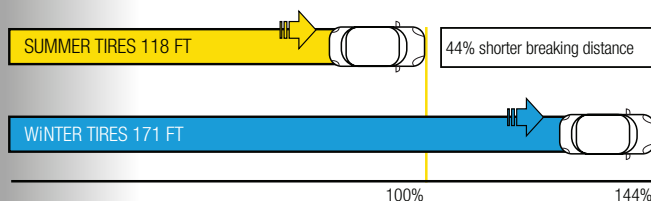

Comparison of braking distance in summer conditions

ABS braking on a dry road surface (62-0 mph) at 77 F

Source: ADAC test

Braking with ABS: Comparison of summer and winter tires

The most important argument in favor of winter tires is their greater safety and these advantages are clearly visible in comparative tests with summer tires. Winter tires provide a much shorter braking distance on wet or snow-covered road surfaces at temperatures below 45 F.