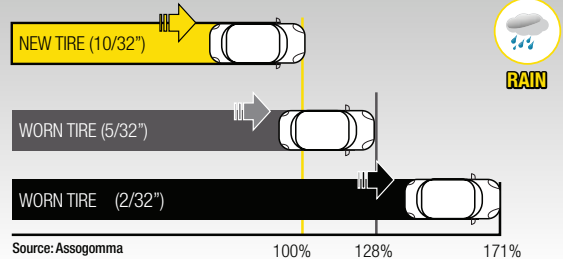

Indicative braking distances on a wet surface based on wear.

TIRE PRESSURE

Keep your tires at the correct pressure shown on vehicle placard.

You should check the pressure regularly, at least once a month, when the tires are cold and always before going on long trips. Tire pressure has a direct influence on your safety. The stopping distance with correctly inflated tires is less than that of an under-inflated tire.