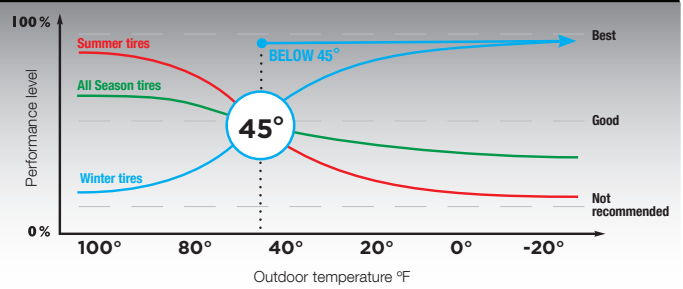

Driving with summer tires during the winter season is risky. When the temperature drops to or below 45 degrees F for an extended period of time they lose their elasticity compromising their performance in rain, snow and ice.

Five reasons for using summer tires in the summer season

Driving with a winter tire in spring and summer conditions puts yourself and others in a potentially dangerous position because of compromised safety capabilities, while also decreasing comfort.

Fuel consumption is higher in the summer with winter tires. The pattern structure of summer tires is tailored to the conditions mostly experienced in the warm part of the year on dry and wet roads. Summer tires have optimized handling, braking and comfort under these conditions.

The tread blocks on summer tires are larger and the tread has more longitudinal grooves. The rubber compound is blended specifically for summer temperatures to provide the best possible grip.

Summer tires offer optimum grip and stability even in high temperatures and at high speeds depending upon where you live. Your safety should merit buying two sets of tires, one set being designated for winter use only. While the winter tires are in service, the life of your summer tires is prolonged when properly stored. Recommended safe minimum tread depth for summer tires is 2/32\"/>

Summer tires stop sooner on dry and wet roads compared to winter tires.

Grip in different outdoor temperatures

Four reasons for using winter tires in the winter season

Pirelli winter tires are optimized for wet road conditions and cold weather allowing safe unrestricted winter season use of your vehicle.

When the temperatures are consistently below 45 degrees F, the more efficient grip of winter tires guarantees shorter braking distances and considerably better performance.

Pirelli winter tires guarantee greater mobility in snow, and do so without sacrificing comfort or performance on dry road surfaces.

To maintain optimal performance efficiency and safety it is highly recommended to keep winter tire tread depth greater than 5/32\"/>