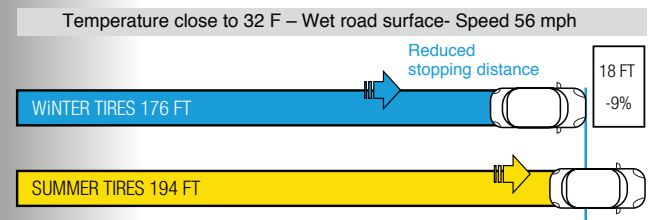

Source: BRV (Bundersverband Reifenhandel und Vulkaniseur-Handwerk e.V.)